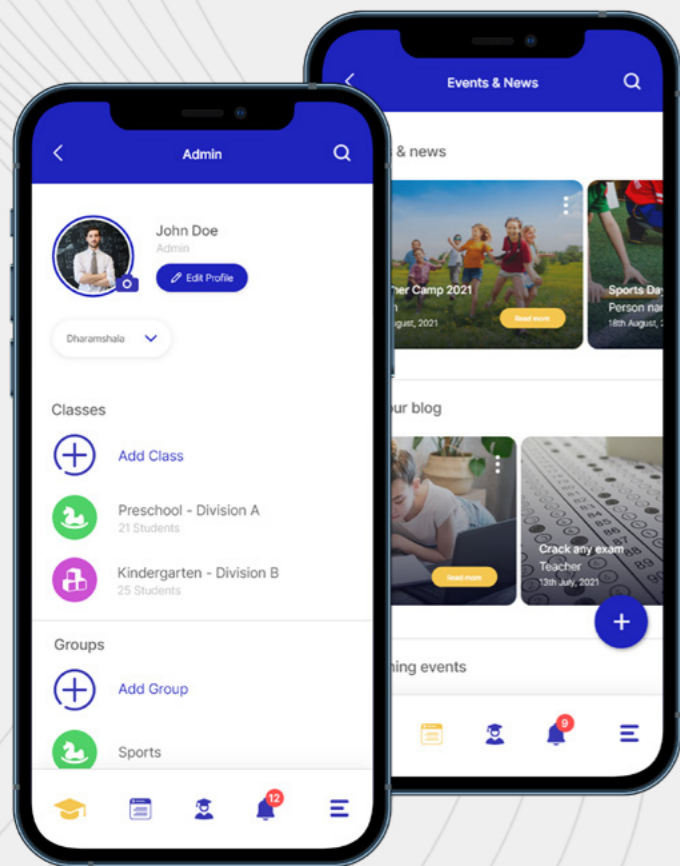

app design

UI/UX

school management app

swipe. enter. login.
manage your school with one tap login

learn

welcome

swipe to change

manage

stay up to date

assign tasks, manage class, create reports & stay in touch

drag to open

everything

traditional design

Product

packaging
design

Product design