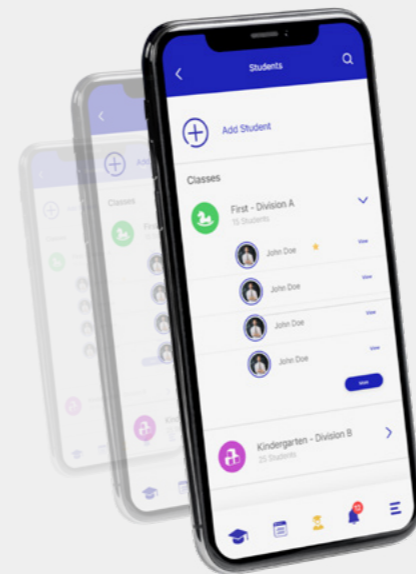

app design

UI/UX

school management app

swipe. enter. login.
manage your school with one tap login

learn

welcome

swipe to change

manage