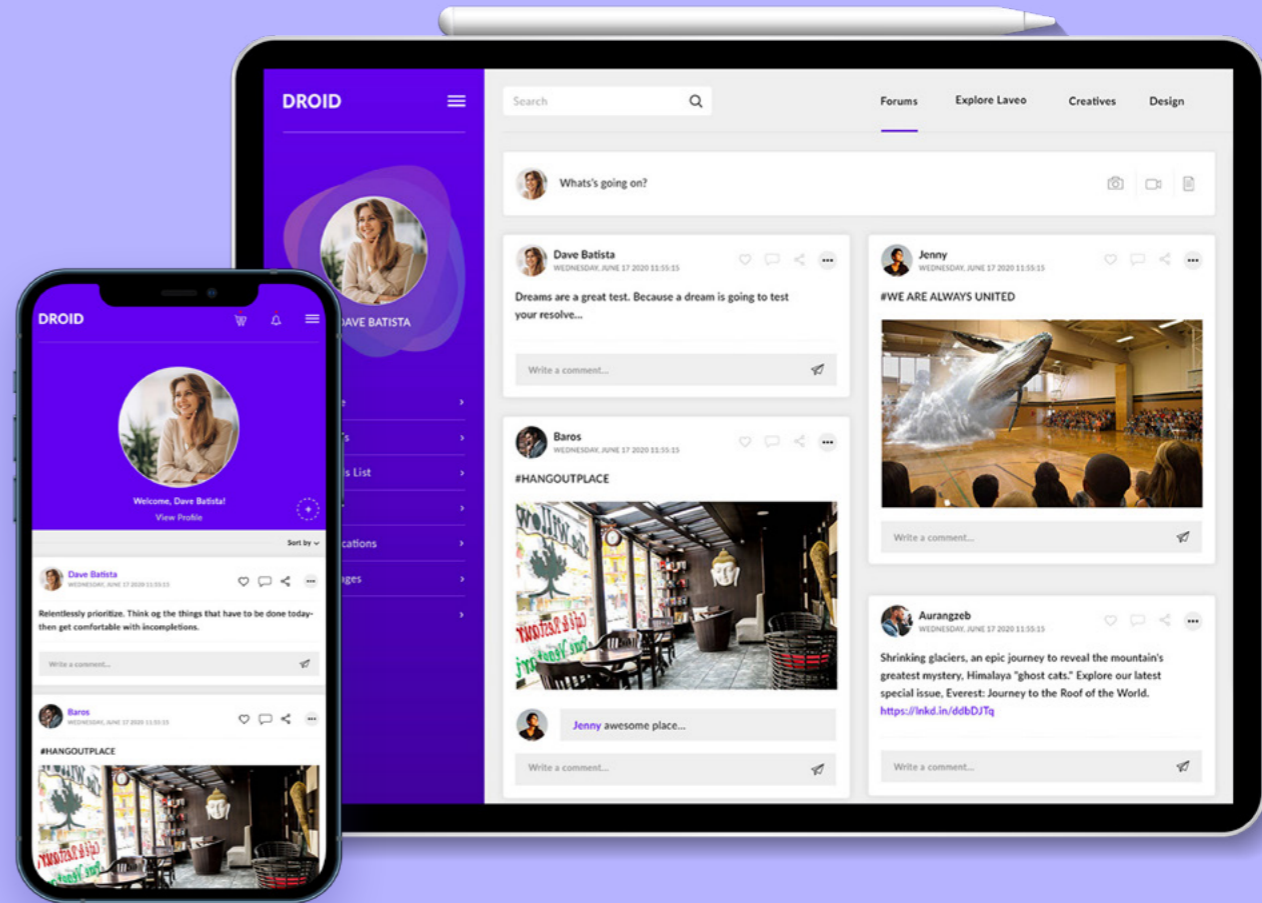

Web Design

App Design

Traditional Design

Branding

web design

Your Bespoke Lifestyle Partner
 The HSBC Jade concierge service, delivered by Sun Lifestyle Group2, offers you access to a range of tailored luxury experiences and lifestyle benefits. From direct booking for flights, hotels and travel experiences to invitations to private events and much more, our concierge service is designed to support and enrich your passions and interests.

Jade is designed to meet your unique needs and interests, which includes:

- 0.7% rebate on all Visa spend globally
- Complimentary access twice yearly to over 1,000 global airport lounges when you download the "Airport Companion" mobile application and register with your Jade Debit Card
- Up to US\$2 million travel accident insurance coverage and emergency travel medical assistance
- Making purchases with Apple Pay by adding your debit card number into the wallet of your eligible iPhone, Apple Watch, iPad, and Mac
- Complimentary green fees when you tee off at selected golf clubs
- Get cash from over 900 locations like 7-Eleven, Cold Storage, Guardian, HSBC ATM, bank network in Singapore and over a million ATMs on the HSBC and PLUS networks worldwide
- Contactless payments with Visa payWave at over a million merchants globally, and MRT's Contactless in Singapore
- Convenience of paying for your public transport, parking and ERP with the T+1 feature