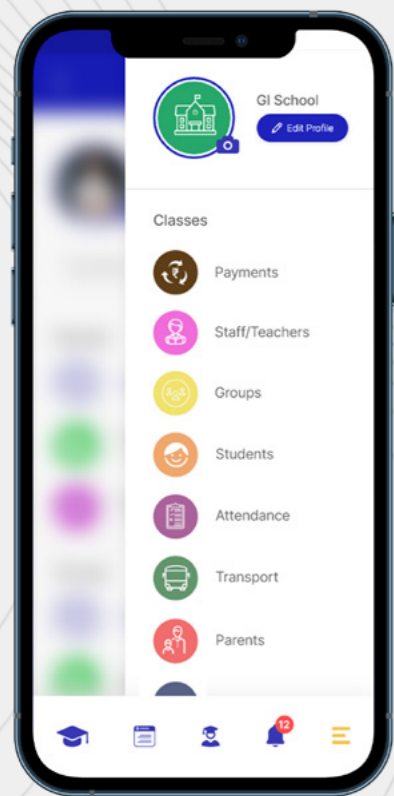

app design

UI/UX

school management app

swipe. enter. login.
manage your school with one tap login

learn

welcome

swipe to change

manage

stay up to date

assign tasks, manage class, create reports & stay in touch

drag to open

everything

traditional design

Product

packaging
design

Product design